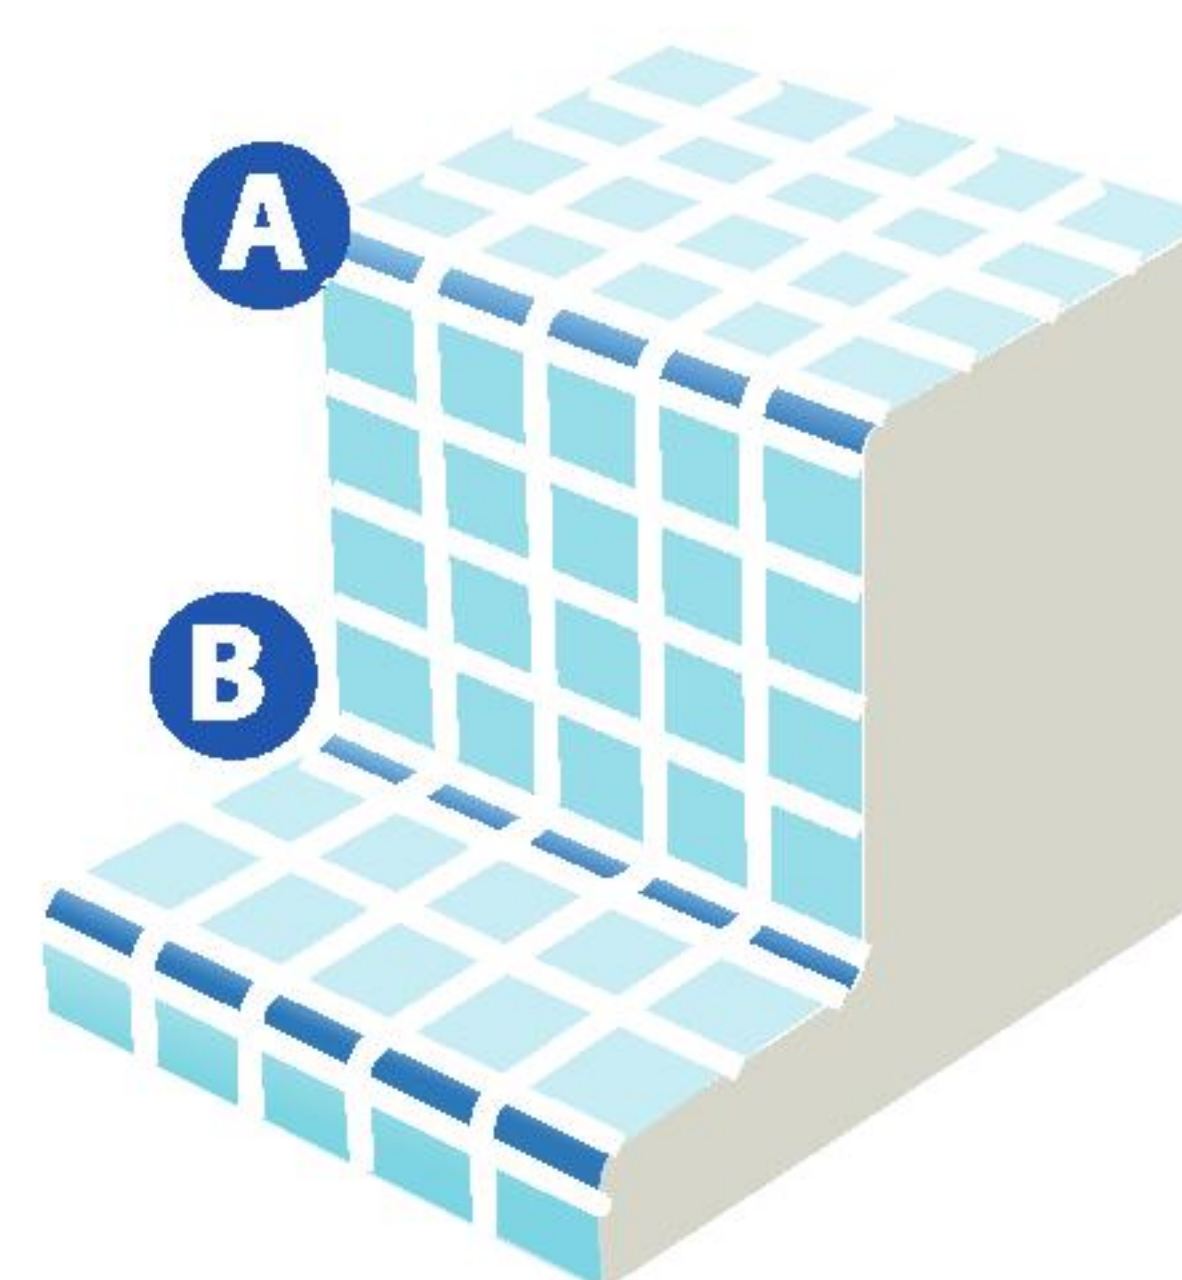

KENZAI CERAMICS

GYPSY TILE

The 4X4 inch glazed tile has a smooth surface with extraordinary pattern underneath. This creates a magnificent and classic look for swimming pool and exterior / interior wall and floor tile.

GY-101
 100 X 100 X 10 mm.
 90 Pcs. / Sq.M.
 90 Pcs. / Ctn.

SWIMMING POOL TILE

P.120 21

KENZAI CERAMICS

QUART ROUNDS

The swimming pool tile with corner, external corner and internal corner. Easy cleaning. The shape prevent possible danger while swimming. It can be decorated in any area.

P.121

GO-101 External Corner
31 X 100 X 10 mm.
10 Pcs. / M.

GV-101 Internal Corner
17 X 100 X 10 mm.
10 Pcs. / M.

COLORS

ANDAMAN GREEN 1

ANDAMAN GREEN 2

ANDAMAN GREEN 3

ANDAMAN GREEN 4

FOGGY

*Remark : Actual colors may vary slightly from the pictures