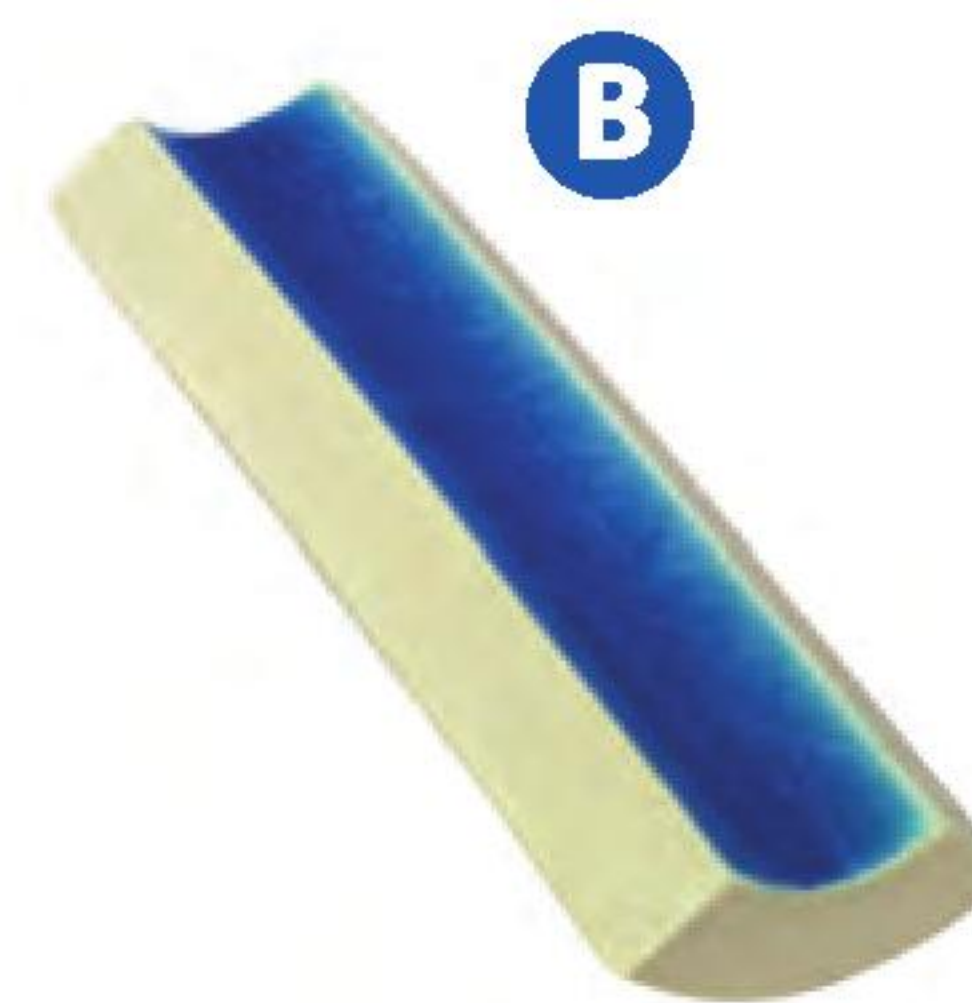

KENZAI CERAMICS

GYPSY TILE

The 4X4 inch glazed tile has a smooth surface with extraordinary pattern underneath. This creates a magnificent and classic look for swimming pool and exterior / interior wall and floor tile.

GY-101
 100 X 100 X 10 mm.
 90 Pcs. / Sq.M.
 90 Pcs. / Ctn.

SWIMMING POOL TILE

P.120 21

KENZAI CERAMICS

QUART ROUNDS

The swimming pool tile with corner, external corner and internal corner. Easy cleaning. The shape prevent possible danger while swimming. It can be decorated in any area.

P.121

GO-101 External Corner
31 X 100 X 10 mm.
10 Pcs. / M.

GV-101 Internal Corner
17 X 100 X 10 mm.
10 Pcs. / M.

COLORS

ANDAMAN GREEN 1

ANDAMAN GREEN 2

ANDAMAN GREEN 3

ANDAMAN GREEN 4

FOGGY

*Remark : Actual colors may vary slightly from the pictures