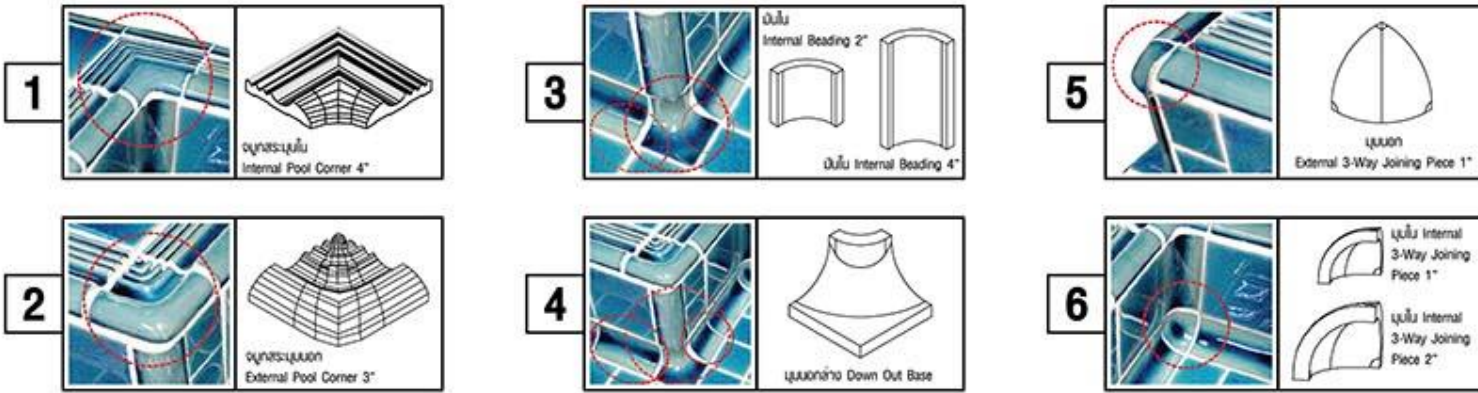

สินค้าสั่งพิเศษ / Made to Order

* สีของกระเบื้องจริงอาจแตกต่างจากสีในรูปเล็กน้อยเนื่องจากงานพิมพ์
* Actual Color May Look Slightly Different Due to Printing