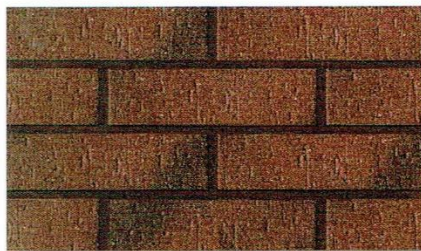

KERANO stone®

KERN®

Touch of Rock

KERANO STONE CONTENT

SAND 2.4" x 9"

Rock 1.6" x 10"
2.4" x 9.6"

Cotta 12" x 12"
16" x 16"
12" x 12" Step Nose
8" x 8"
2.5" x 9.5"

SAND

Rock

2.4 " x 9.6 "

White Cloud / ថ្ម កាត់

Cloud

Brown Cloud
ប្រាសាទ កាត់

Grey Cloud
ក្រហម កាត់

White Cloud
ថ្ម កាត់

Brown Two Tone
ប្រាសាទ ក្រហម

Grey Two Tone
ក្រហម ក្រហម

Red Two Tone
ក្រហម ក្រហម

Two Tone

Grey Two Tone / ក្រហម ក្រហម

Hill

Red Hill
เตรี ฮิลล์

Grey Hill
เตรี ฮิลล์

White Hill
เตรี ฮิลล์