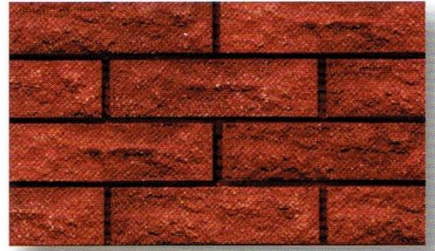

KERANO stone®

KERN®

Touch of Rock

KERANO STONE CONTENT

SAND 2.4" x 9"

Rock 1.6" x 10"
2.4" x 9.6"

Cotta 12" x 12"
16" x 16"
12" x 12" Step Nose
8" x 8"
2.5" x 9.5"

SAND

Rock

2.4 " x 9.6 "

White Cloud / ថ្ម កាត់

Cloud

Brown Cloud
ប្រាសាទ កាត់

Grey Cloud
ក្រហម កាត់

White Cloud
ថ្ម កាត់

Brown Two Tone
ប្រាសាទ ក្រហម

Grey Two Tone
ក្រហម ក្រហម

Red Two Tone
ក្រហម ក្រហម

Two Tone

Grey Two Tone / ក្រហម ក្រហម

Hill

Red Hill
เตรี ฮิลล์

Grey Hill
เตรี ฮิลล์

White Hill
เตรี ฮิลล์