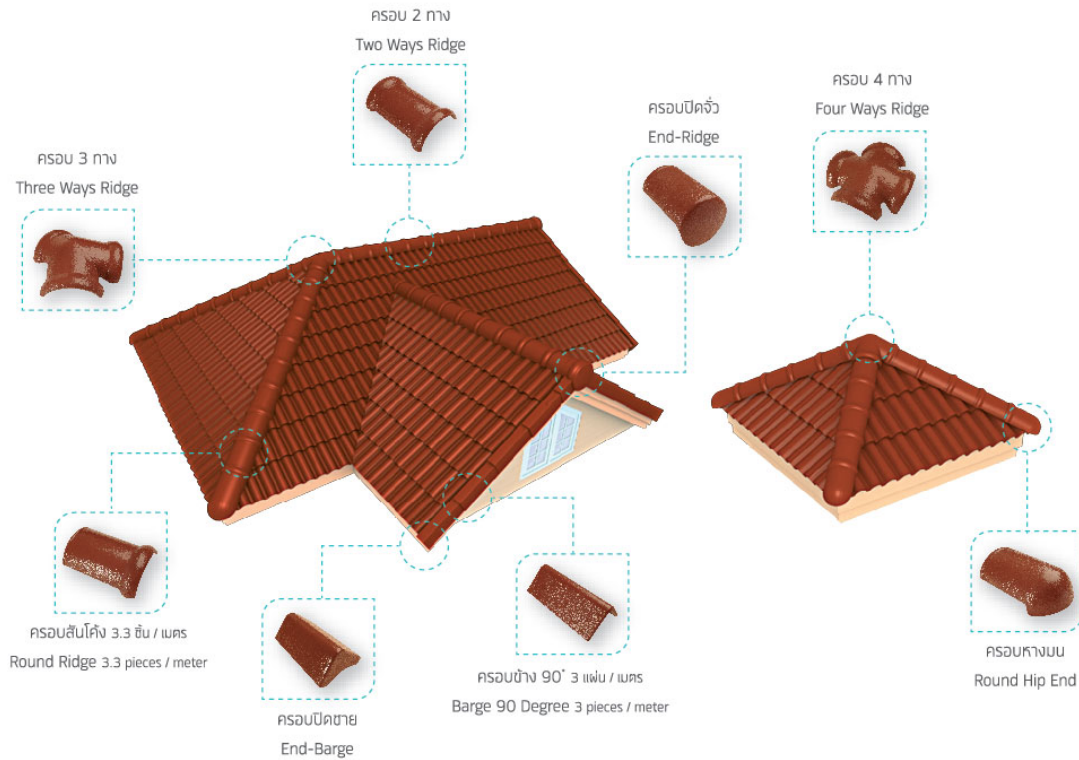

Ha Huang Granada Roof Accessories ชุดครบหลังคาห้าแฉก

Other Accessories อุปกรณ์อื่นๆ

International Quality Standards คุณภาพได้มาตรฐานระดับสากล

ห้าแฉก แกรนาดา ผ่านการควบคุมคุณภาพตั้งแต่การเลือกวัตถุดิบที่ใช้ จนถึงการผลิตทุกขั้นตอน เพื่อให้กระเบื้องมีความแข็งแรง และสีสันทนทานทั่วทั้งแผ่น พร้อมการรับรองคุณภาพตามมาตรฐาน มอก.535-2540 และผ่านการทดสอบการรั่วซึมของกระเบื้องเมื่อขึ้นนูน ด้วยเครื่องตรวจสอบการรั่วซึม (Permeability test stand) ตามมาตรฐาน ASTM C1492-03 (American Standard Testing Material) เพื่อป้องกันการรั่วซึม คุณจึงมั่นใจได้ในคุณภาพที่ได้รับการยอมรับระดับสากล

Each Granada High Barrel roof tile passes through stringent quality controls from premium raw materials selection all through every step of the production process to ensure maximum durability and lifelong vivid color hue. Its quality has been certified to comply with the Thai industrial Standard (TIS 535-2540) and meets the American Standard Testing Material (ASTM C1492-03) for water impermeability, providing you a total peace of mind.